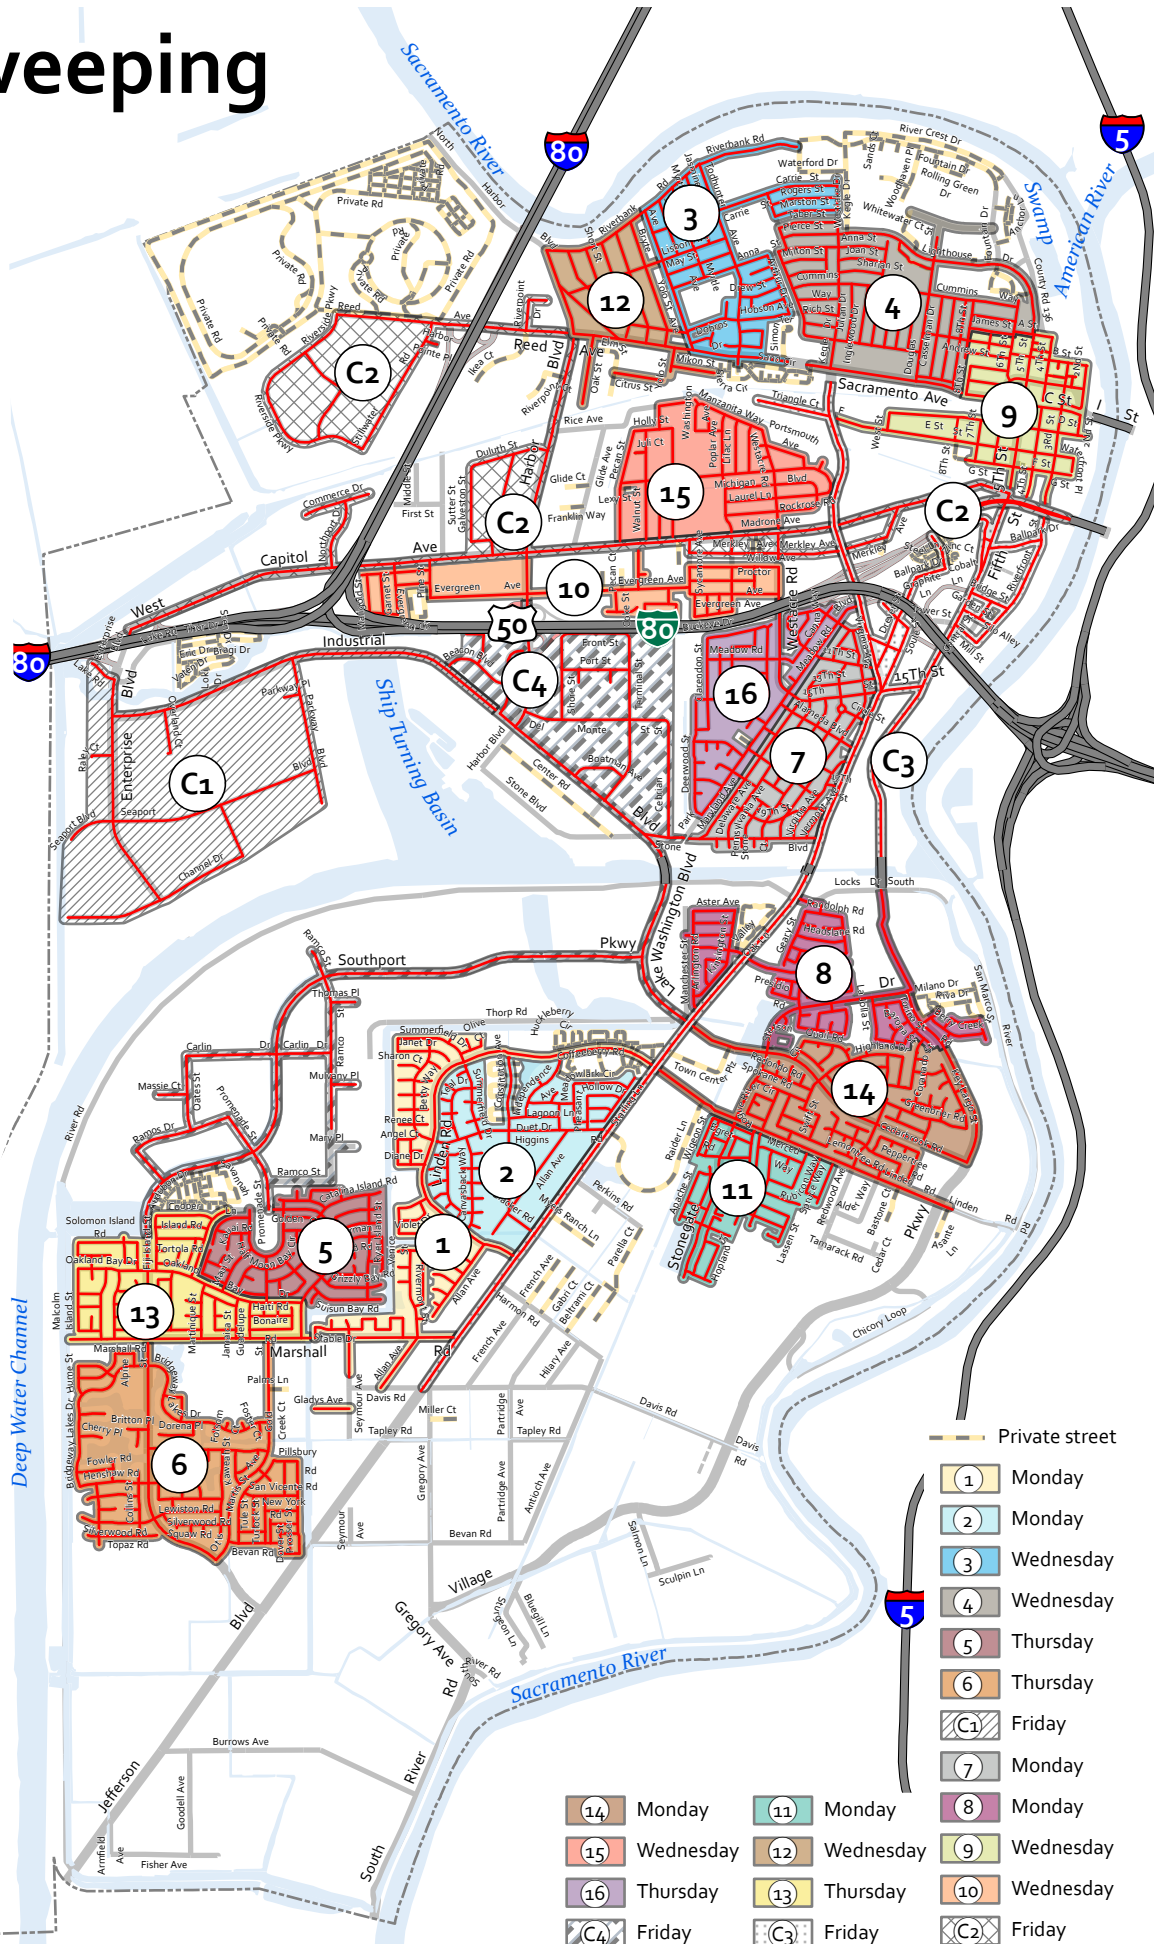

2023 STREET SWEEPING SCHEDULE

JAN

S	MON	TUE	WED	THU	FRI	S
	2 HOLIDAY	3 1&2 7	4 9&10 15	5 6 13	6 COMM 3 COMM 1	
	9 8&11 14	10 MEDIAN	11 12&3 4	12 16 5	13 COMM 4 COMM 2	
	16 HOLIDAY	17 1&2 7	18 9&10 15	19 6 13	20 COMM 3 COMM 1	
	23 8&11 14	24 MEDIAN	25 12&3 4	26 16 5	27 COMM 4 COMM 2	
	30 1&2 7	31 MEDIAN				

DEC

S	MON	TUE	WED	THU	FRI	S
					1 COMM 4 COMM 2	
	4 1&2 7	5 MEDIAN	6 9&10 15	7 6 13	8 COMM 3 COMM 1	
	11 8&11 14	12 MEDIAN	13 12&3 4	14 16 5	15 COMM 4 COMM 2	
	18 1&2 7	19 MEDIAN	20 9&10 15	21 6 13	22 COMM 3 COMM 1	
	25 HOLIDAY	26 NO SWEEP	27 NO SWEEP	28 NO SWEEP	29 NO SWEEP	

KEY:
COMM - Commercial Route
MEDIAN - Bike Lanes & Medians

Street Sweeping Districts

This map and the Street Sweeping Schedule are for the year. The city will make every effort to adhere to this schedule. On the day when your street is scheduled for sweeping, the city requests that you not park any vehicles on the street to enable the sweeper to do a thorough job.

We will not sweep on Holidays. Your sweeping day will be adjusted to the earliest possible day.

Thanks for your cooperation in helping to keep our city streets clean and safe.

Please note the schedule on the reverse side of this area map.